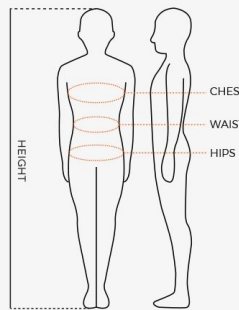

CHILDREN

CLOTHING

Height (cm)	Chest (cm)	Waist (cm)	Hips (cm)
104	52 - 56	50 - 53	55 - 58
116	57 - 61	54 - 57	59 - 62
128	62 - 68	58 - 61	63 - 66
140	69 - 75	62 - 66	67 - 71
152	76 - 83	67 - 71	72 - 76
164	84 - 92	72 - 76	77 - 81