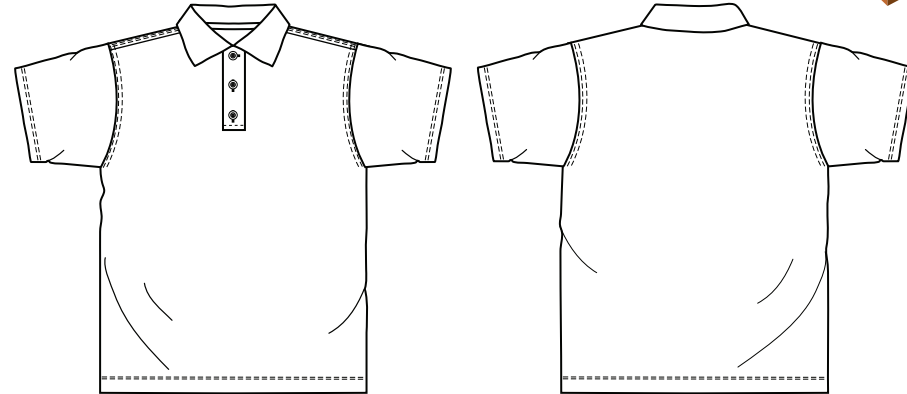

Classic Polo

Ref: 3PC

- 65% Polyester / 35% Cotton
- 170-175 gsm
- Flat knit ribbed collar
- Hemmed sleeves
- Self colour buttons
- Taped neck seam

Child-VAT Zero Rated

TO FIT CHEST"	22	24	26	28	30	32	34
AGE	2yrs	3/4	5/6	7/8	9/10	11/12	13

Adult-VAT Standard Rated

TO FIT CHEST"	36	39	43	47	51
SIZE	S	M	L	XL	XXL

* black not available in child sizes